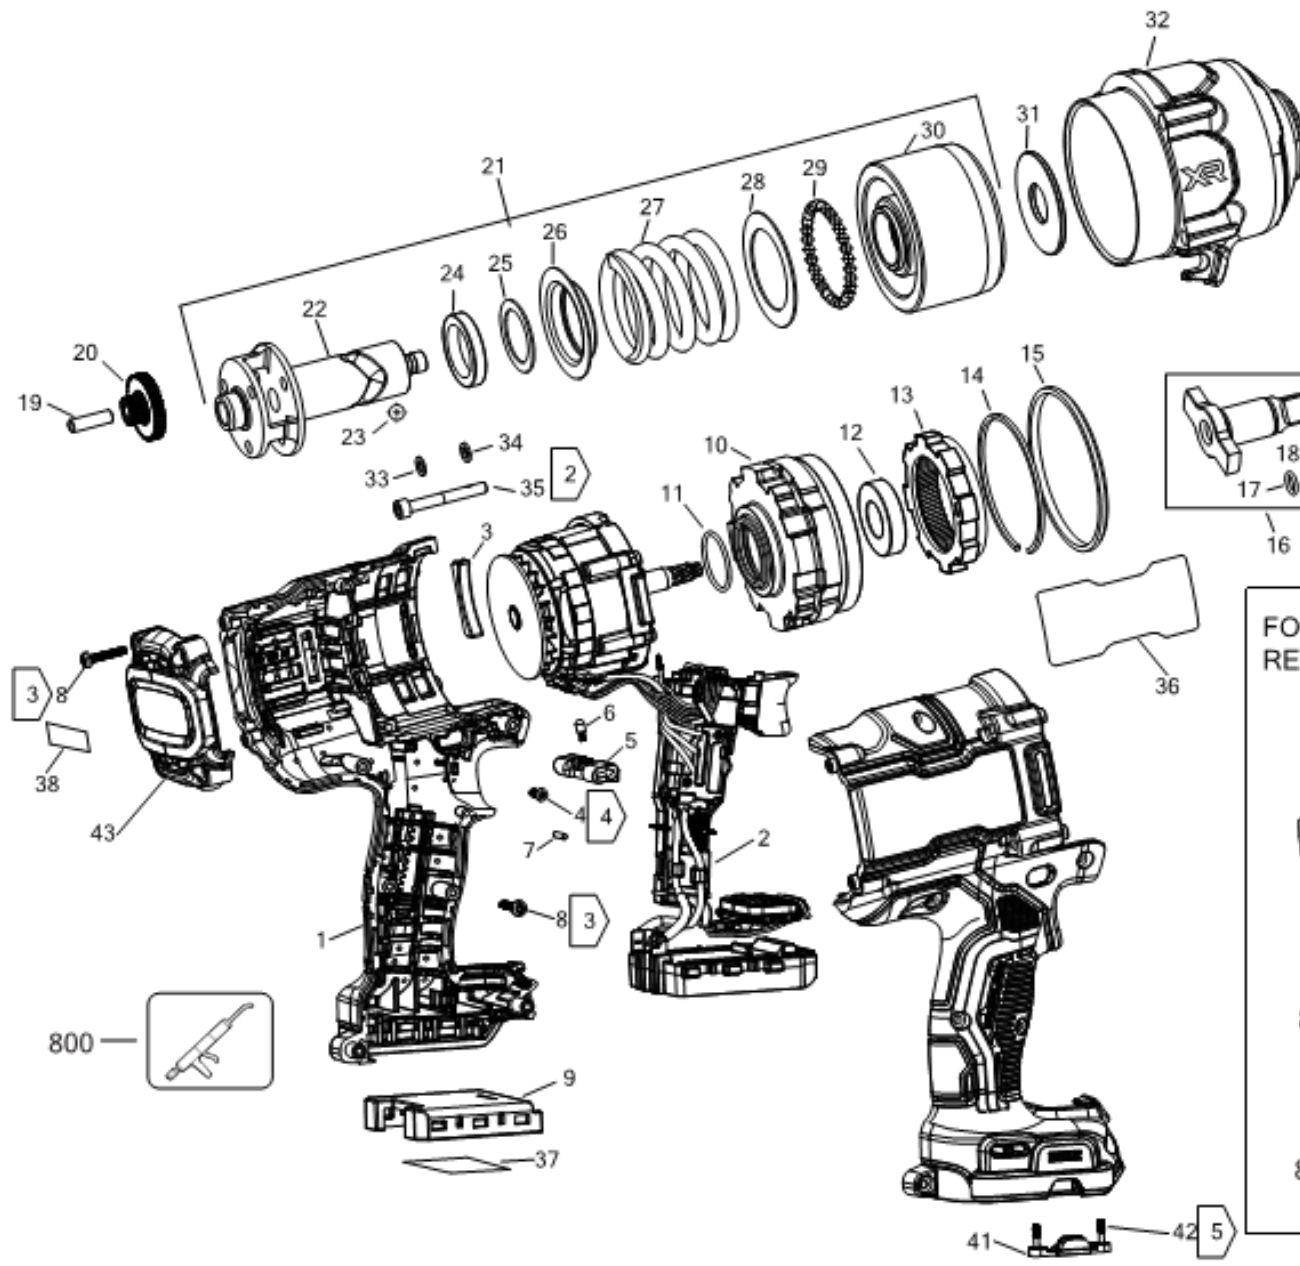

DCF961NT CORDLESS IMPACT WRENCH 1

NOTES:

- 2. TORQUE TO BE 4.7 ± 0.1 NM
- 3. TORQUE TO BE 1.7 ± 0.2 NM
- 4. TORQUE TO BE 0.9 ± 0.2 NM
- 5. TIGHTEN SCREWS TO 0.5 NM ± 0.1 NM.

FOR REFERENCE
REFER TO PARTS LIST

44

871

866

861

Parts List DCF961NT CORDLESS IMPACT WRENCH 1

Item	Part Number	Qty	Part Description	General Description	Other Info	Repair Inst	Markets
1	NA233933	1	HOUSING SA			No	XJ
2	NA325986	1	MOTOR & SWITCH SA			No	XJ
3	N864724	4	MOUNT			No	XJ
4	N042665	1	SCREW			No	XJ
5	N865539	1	ACTUATOR FWD/REV			No	XJ
6	N403227	1	DETENT			No	XJ
7	N071836	1	ROLL PIN			No	XJ
8	330019-04	11	SCREW			No	XJ
9	NA169892	1	ISOLATOR			No	XJ
10	N846042	1	GEARCASE			No	XJ
11	N411414	1	O RING			No	XJ
12	N158641	1	BEARING			No	XJ
13	N846040	1	INTERGEAR	RING GEAR		No	XJ
14	N888542	1	RING	RETAINING RING		No	XJ
15	N846523	1	RUBBER SEAL			No	XJ
16	NA325987	1	ANVIL ASSEMBLY			No	XJ
17	050056-00	1	O RING			No	XJ
18	086947-00	1	CIRCLIP			No	XJ
19	N756784	3	PIN			No	XJ
20	NA031992	3	GEAR			No	XJ
21	NA325989	1	TRANSMISSION SA	SA MECHANISM		No	XJ
22	NA201540	1	CARRIER			No	XJ
23	NA091720	2	BALL STEEL			No	XJ
24	N745990	1	BUMPER			No	XJ
25	N745989	1	WASHER			No	XJ
26	N745984	1	WASHER	CENTERING WASHER		No	XJ
27	N745982	1	SPRING			No	XJ
28	N745996	1	WASHER THRUST			No	XJ
29	000475-00	30	BALL STEEL			No	XJ
30	NA100963	1	IMPACTOR			No	XJ
31	N735836	1	WASHER			No	XJ
32	NA325990	1	NOSE SA			No	XJ

Parts List DCF961NT CORDLESS IMPACT WRENCH 1

Item	Part Number	Qty	Part Description	General Description	Other Info	Repair Inst	Markets
33	90607886	4	WASHER	NOSECONE FLAT WASHER		No	XJ
34	N783664	4	WASHER	NOSECONE SPLIT LOCK		No	XJ
35	NA407885	4	SCREW			No	XJ
36	NA247944	1	RATING LABEL			No	XJ
37	NA352845	1	LABEL	Foot LABEL		No	XJ
38	NA352854	1	LABEL	BRUSHLESS LABEL		No	XJ
41	N787996	1	INSERT			No	XJ
42	N831593	2	SCREW			No	XJ
43	N893052	1	END CAP			No	XJ
800	284778-00	1	GREASE	MOLYKOTE G68		No	XJ
861	N279261	1	KITBOX	DWST1-17807		No	XJ